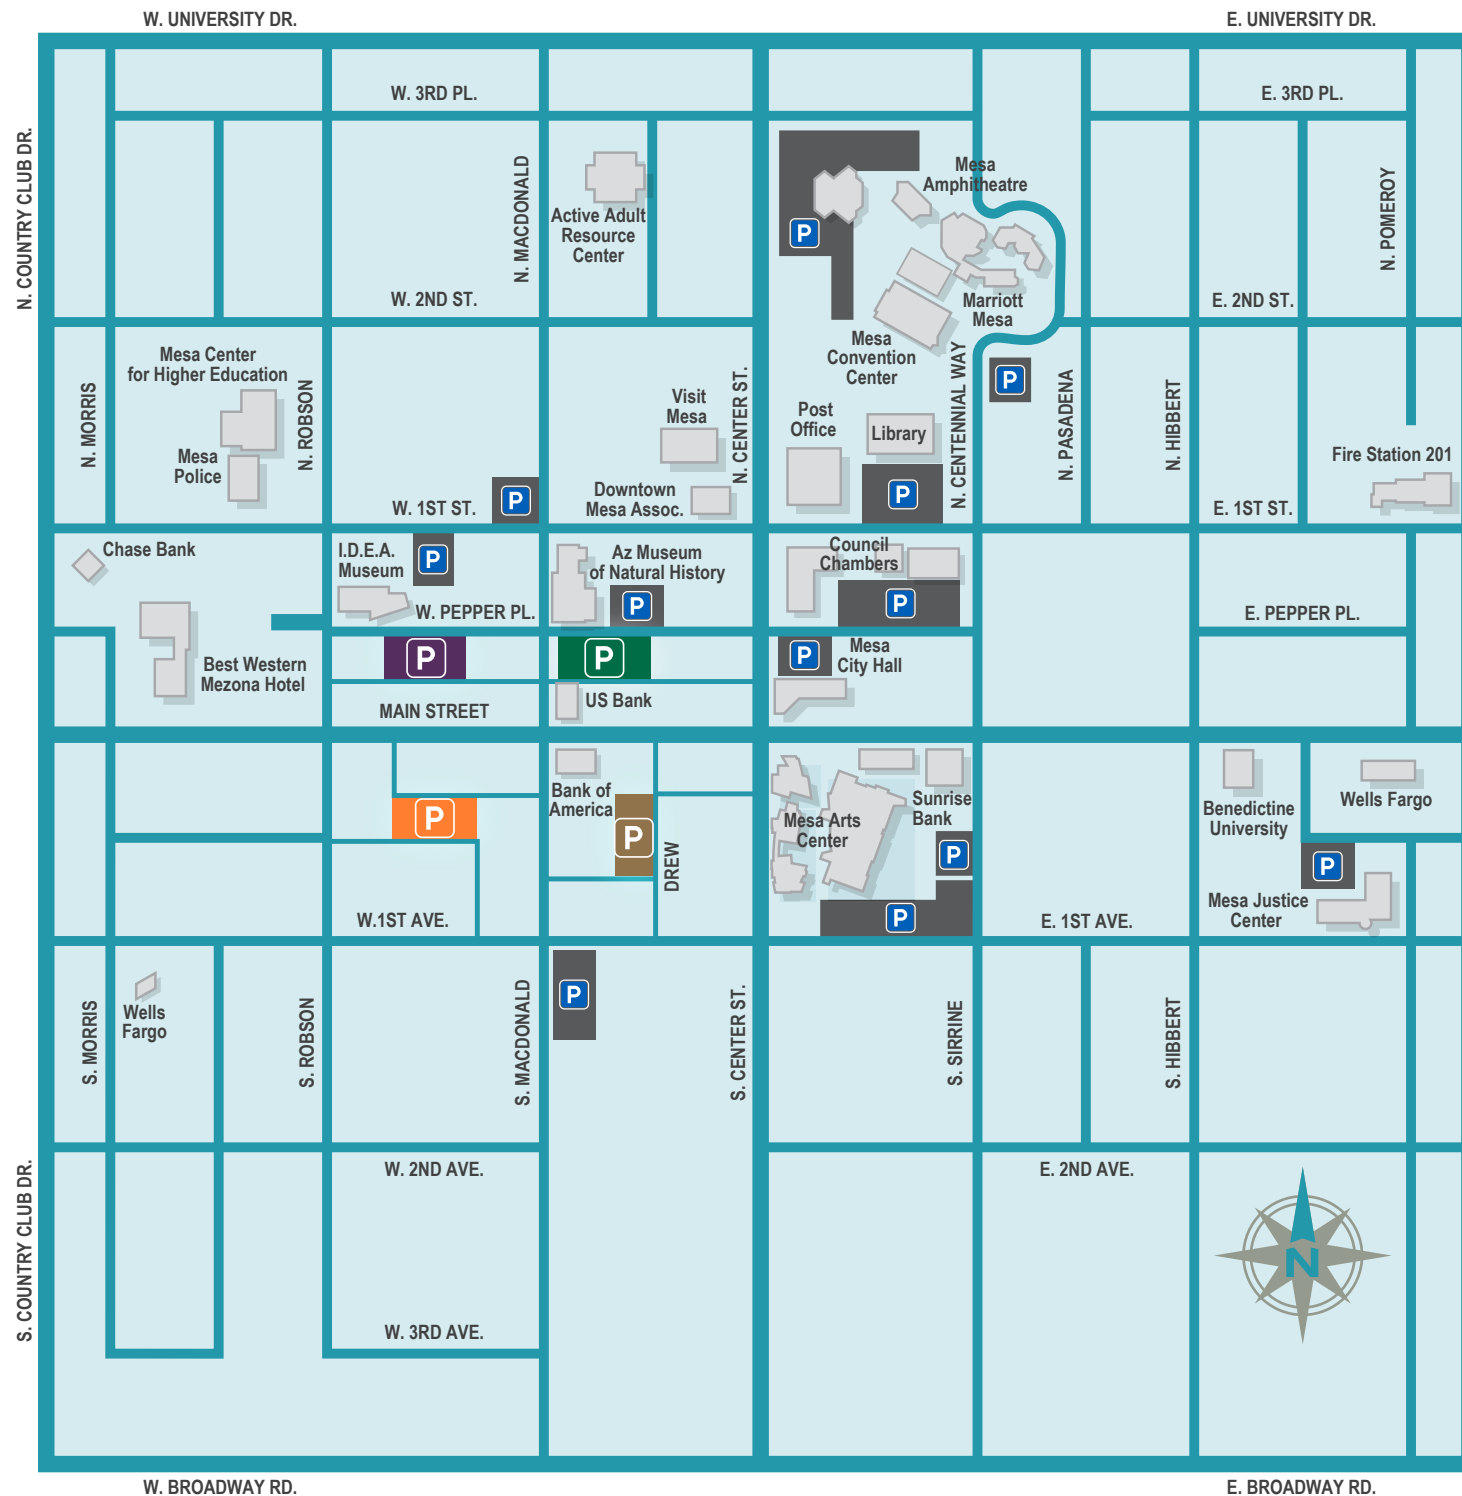

PARKING IS EASY IN DOWNTOWN MESA

Whether you're a first time visitor or a local resident who enjoys all that Downtown Mesa has to offer, we want to make your Downtown Mesa experience even better. This downtown map will help you locate where you can park for **FREE**. The map also provides information the businesses located near some of the more popular parking lots. Please know we're constantly working to make parking as easy and convenient as possible in Downtown Mesa.

Did you know that there are over 5,000 FREE parking spaces available in Downtown Mesa everyday?

- Purple Parking Lot
- Green Parking Lot
- Orange Parking Lot
- Gold Parking Lot
- Additional Parking

*Parking Garages are FREE daily after 5 PM and on the Weekends.

Please contact Downtown Mesa Association (DMA) at 480-890-2613 with any parking related questions.